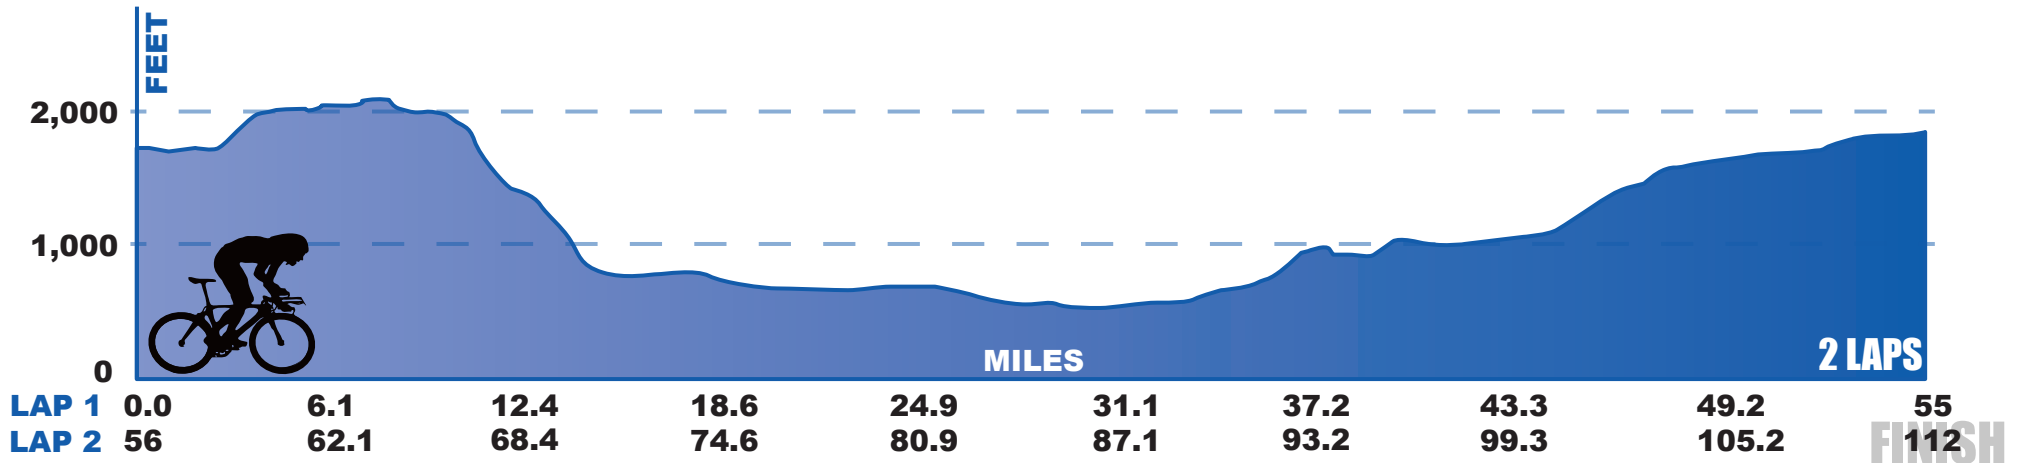

IRONMAN[®]

★ ★ ★ *Lake Placid*

BIKE PROFILE: Start Elevation: 1,781 ft • Max Elevation: 2,215 ft • Gain: 2,395 ft

RUN PROFILE: Start Elevation: 1,781 ft • Max Elevation: 1,923 ft • Gain: 358 ft