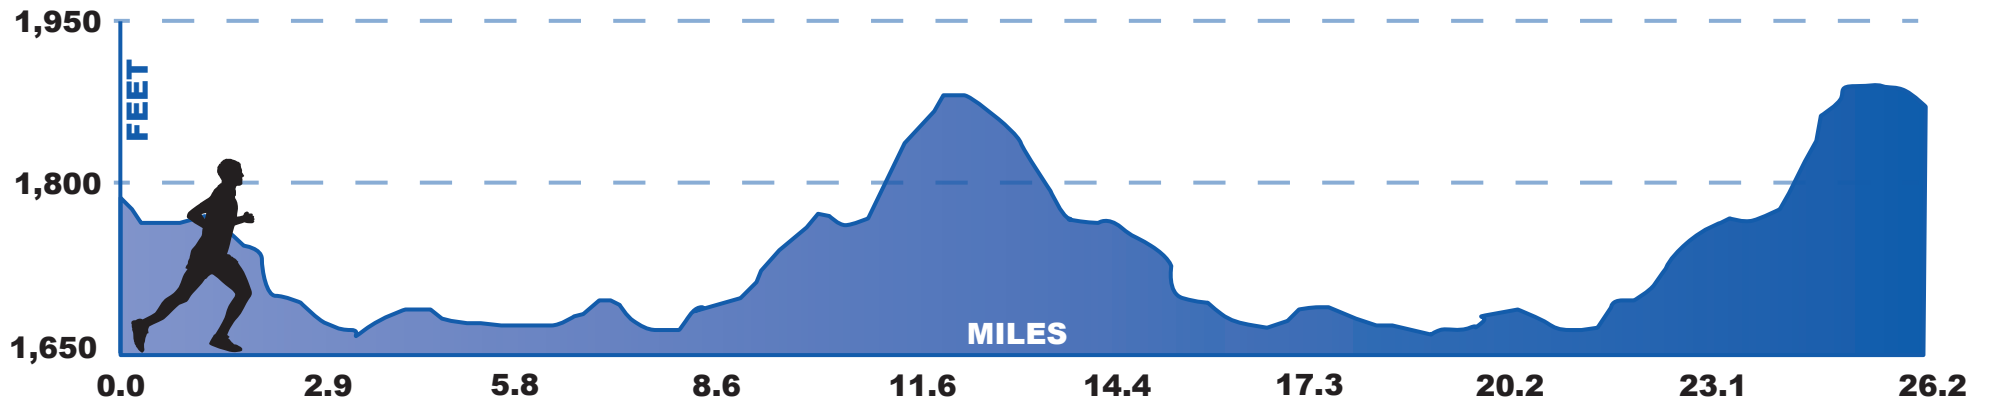

IRONMAN[®]

★ ★ ★ *Lake Placid*

BIKE PROFILE: Start Elevation: 1,781 ft • Max Elevation: 2,215 ft • Gain: 2,395 ft

RUN PROFILE: Start Elevation: 1,781 ft • Max Elevation: 1,923 ft • Gain: 358 ft